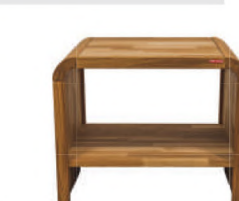

S50673

Nightstand Leo

- dimensions: (w)40x(l)40x(h)50cm
- material: chipboard
- colour: white/oak bardolino

H70034

Nightstand Verdi

- dimensions: (w)40x(l)40x(h)50cm
- material: solid wood
- colour: natur

H45288

Bench Verdi

- dimensions: (w)42x(l)32,5x(h)37cm
- material: solid wood/eco leather
- colour: natur