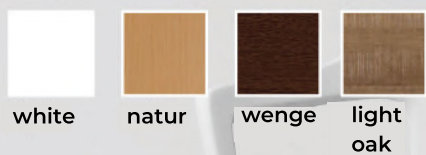

ECO LEATHER

MEBL CLOTH

Ply selen	Sawana	Milos	Capry	
001	11LN	02	1003	1069
005	14LN	20	1006	1073
227	16LN	69	1008	
318	17LN	84	1009	
901	21LN	94	1017	
	25LN			
	34LN			
	69LN			

Dostupni dekori: