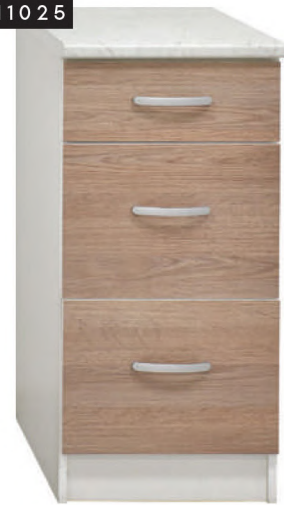

# LEGO PROGRAM

SK11024

**Kitchen element D-40**  
◦ dimenisons: (w)40x(l)60x(h)85cm

SK11023

**Kitchen element D-30**  
◦ dimenisons: (w)30x(l)58x(h)85cm

SK11025

**Kitchen element D-40/3L**  
◦ dimenisons: (w)40x(l)60x(h)85cm