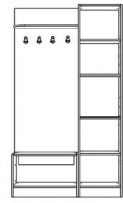

ANTEROOM

S35039

Anterom Mini L

- dimensions: (w)112x(l)40x(h)200cm
- material: chipboard
- boja: oak bardolino