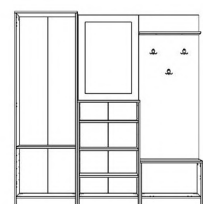

Anterom Sara

- dimensions: (w)180x(l)35x(h)187cm
- material: chipboard
- boja: white/oak sherwood